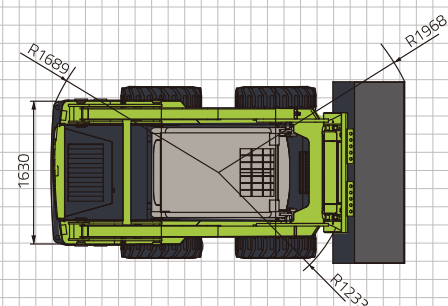

SKID STEER LOADER ZS085V

	Items	ZS085V
Working Performance	Operating Weight	2920 kg
	Rated Load	878 kg
	Standard Capacity	0.4 m³
	Max. Traveling Speed	11 km/h
	Boom Breakout Force	16.5 kN
	Bucket Breakout Force	18.5 kN
Engine	Manufacturer	XINCHAI
	Model	C490BPG
	Power	36.7 kW / 2500 rpm
	Displacement	2.67 L
	Emission Standard	EU Stage II
Dimensions	Length	3364 mm
	Width	1725 mm
	Height	1998 mm
	Turning Radius	1968 mm
	Wheelbase	1080 mm
	Tread Width	1630 mm
Operating Range	Max. Operating Altitude	3826 mm
	Dumping Height	2377 mm
	Dumping Reach	790 mm

ZOOMLION

PT SOLUSI INDO PERDANA
BE PRODUCTIVE, BE SOLUTIVE FOR MATERIAL HANDLING

Head Office :
Ruko Pesona Gintung Residence, Blok AA No. 06, Cempaka Putih, Ciputat Timur, Tangsel 15412

Branch Office :
Jl. Sultan Hasanudin KM.41 No. 2 Blok E24, Tambun, Kec. Tambun Selatan, Kab. Bekasi - 17510

Email :
sales@alatberatsip.co.id