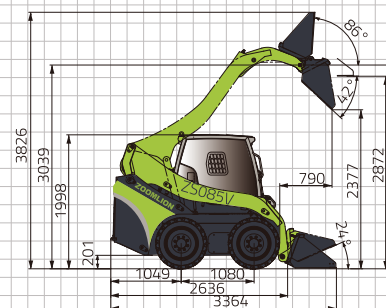

SKID STEER LOADER ZS085V

	Items	ZS085V
Working Performance	Operating Weight	2920 kg
	Rated Load	878 kg
	Standard Capacity	0.4 m³
	Max. Traveling Speed	11 km/h
	Boom Breakout Force	16.5 kN
	Bucket Breakout Force	18.5 kN
Engine	Manufacturer	XINCHAI
	Model	C490BPG
	Power	36.7 kW / 2500 rpm
	Displacement	2.67 L
	Emission Standard	EU Stage II
Dimensions	Length	3364 mm
	Width	1725 mm
	Height	1998 mm
	Turning Radius	1968 mm
	Wheelbase	1080 mm
	Tread Width	1630 mm
Operating Range	Max. Operating Altitude	3826 mm
	Dumping Height	2377 mm
	Dumping Reach	790 mm

ZOOMLION

PT SOLUSI INDO PERDANA
BE PRODUCTIVE, BE SOLUTIVE FOR MATERIAL HANDLING

Head Office :
Ruko Pesona Gintung Residence, Blok AA No. 06, Cempaka Putih, Ciputat Timur, Tangsel 15412

Branch Office :
Jl. Sultan Hasanudin KM.41 No. 2 Blok E24, Tambun, Kec. Tambun Selatan, Kab. Bekasi - 17510

Email :
sales@alatberatsip.co.id